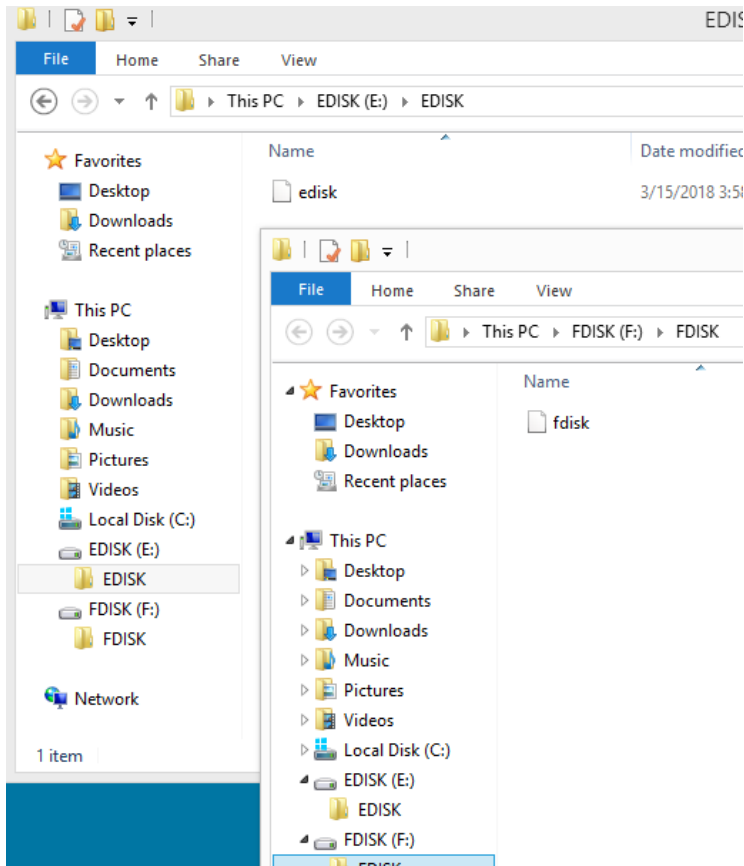

Disk configuration and content

EDISK (E:)	Local Disk	989 MB	966 MB
FDISK (F:)	Local Disk	989 MB	966 MB

- EDISK (E:)
 - EDISK
- FDISK (F:)
 - FDISK

Backup info

Image mount

Same first volume mounted twice although different volumes were mounted, as shown in the previous picture