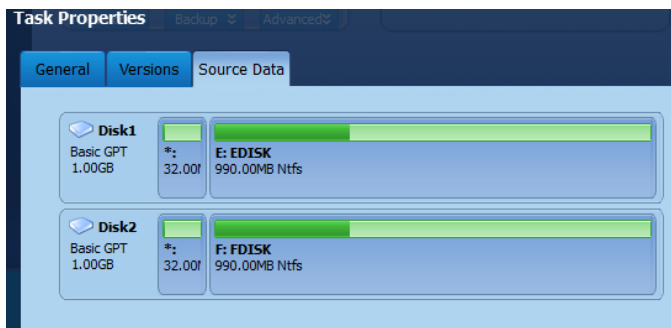

Disk configuration and content

EDISK (E:)	Local Disk	989 MB	966 MB
FDISK (F:)	Local Disk	989 MB	966 MB

- EDISK (E:)
 - EDISK
- FDISK (F:)
 - FDISK

Backup info

Image mount

Same first volume mounted twice although different volumes were mounted, as shown in the previous picture