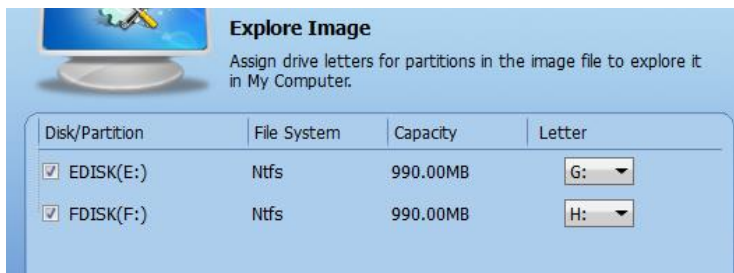

Disk configuration and content

EDISK (E:)	Local Disk	989 MB	966 MB
FDISK (F:)	Local Disk	989 MB	966 MB

- EDISK (E:)
 - EDISK
- FDISK (F:)
 - FDISK

Backup info

Image mount

Same first volume mounted twice although different volumes were mounted, as shown in the previous picture